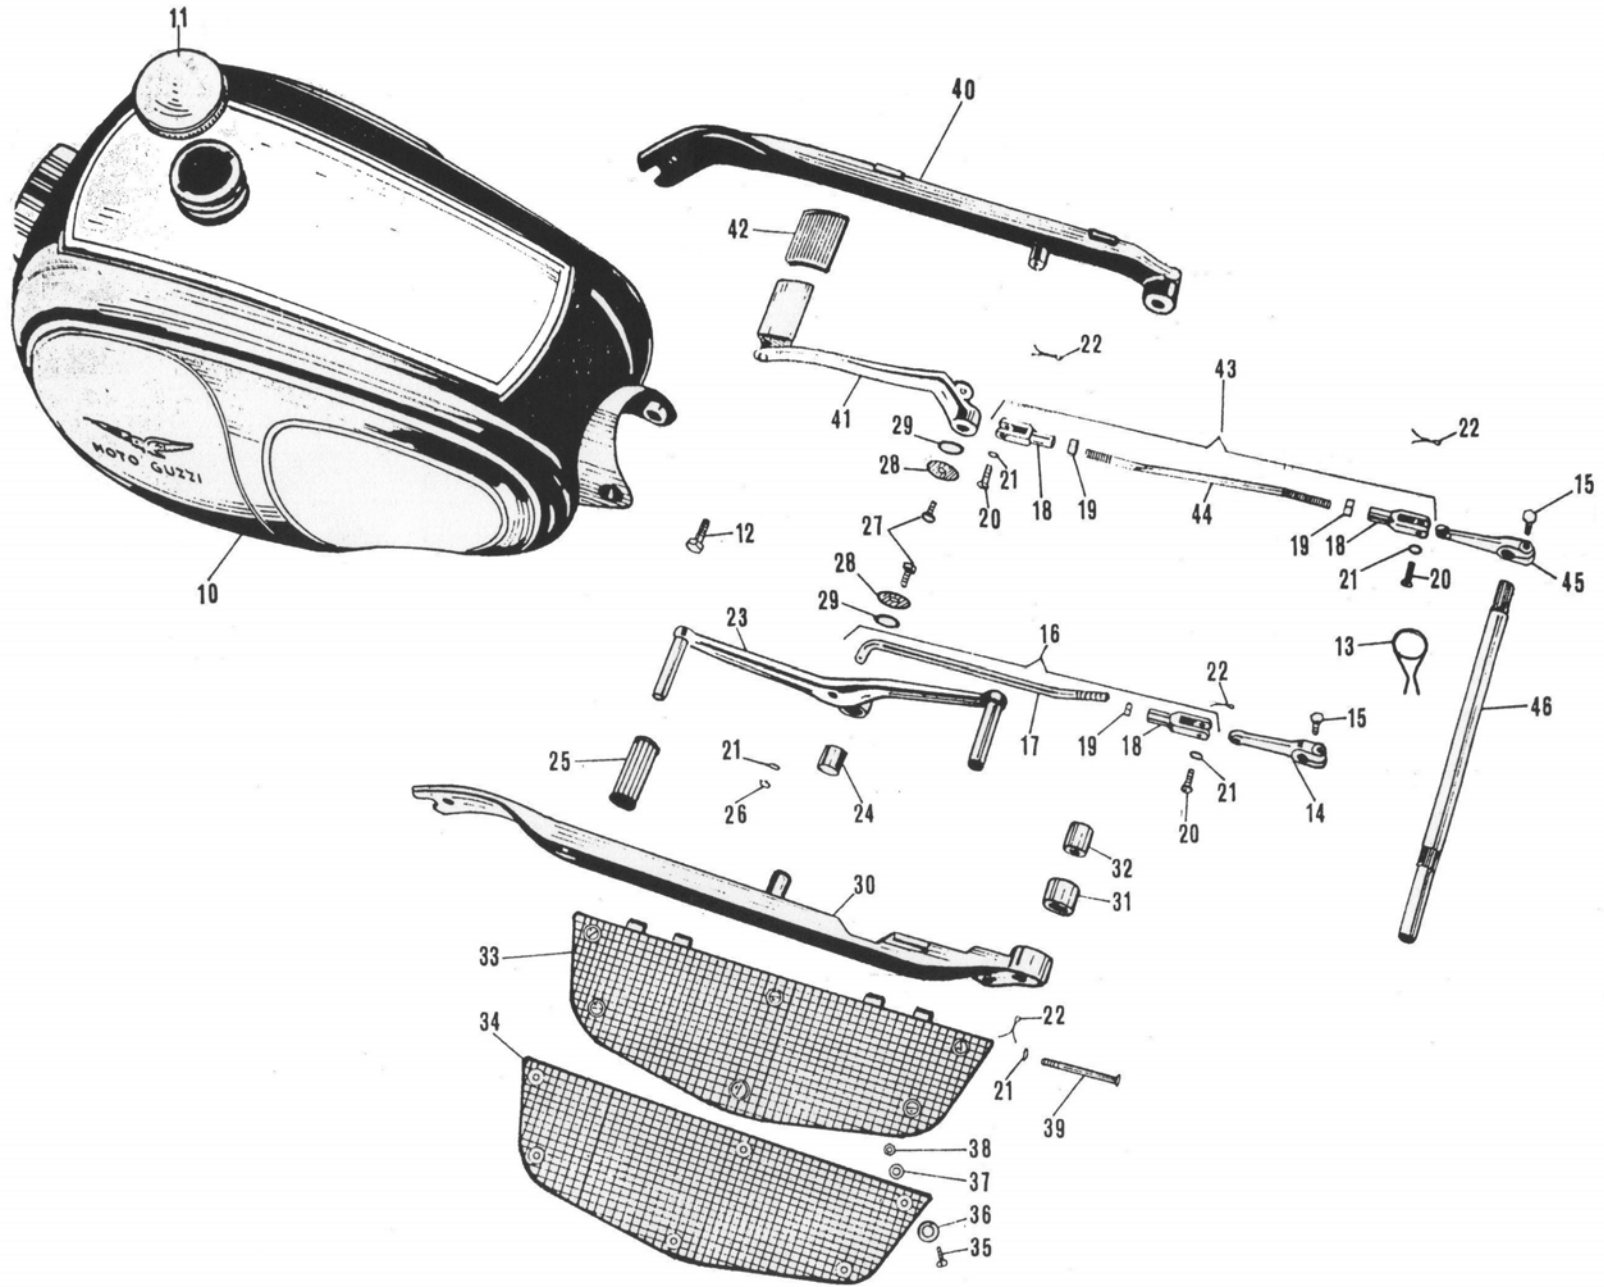

Plate 1

TANK – FOOTBOARDS AND FOOT CONTROLS

CALIFORNIA 850

Figure No.	Order No.	Description	Quantity
36	4359 4380	Washer, external, mat screws	12
37	9500 0205	Washer, flat, mat screws	12
38	9260 2205	Nut, mat screws	12
39	9578 0268	Pin, footboards to brackets	4
40	1345 5140	Bracket, footboard, R/H	1
41	1367 7040	Lever, rear brake	1
42	4326 2180	Pedal, rubber, brake lever	1
43	1367 5040	Rod, rear brake lever, complete	1
44	1367 5140	Rod	1
45	1225 8501	Lever, rear brake pivot	1
46	1367 5440	Spindle, rear brake lever	1

Plate 1