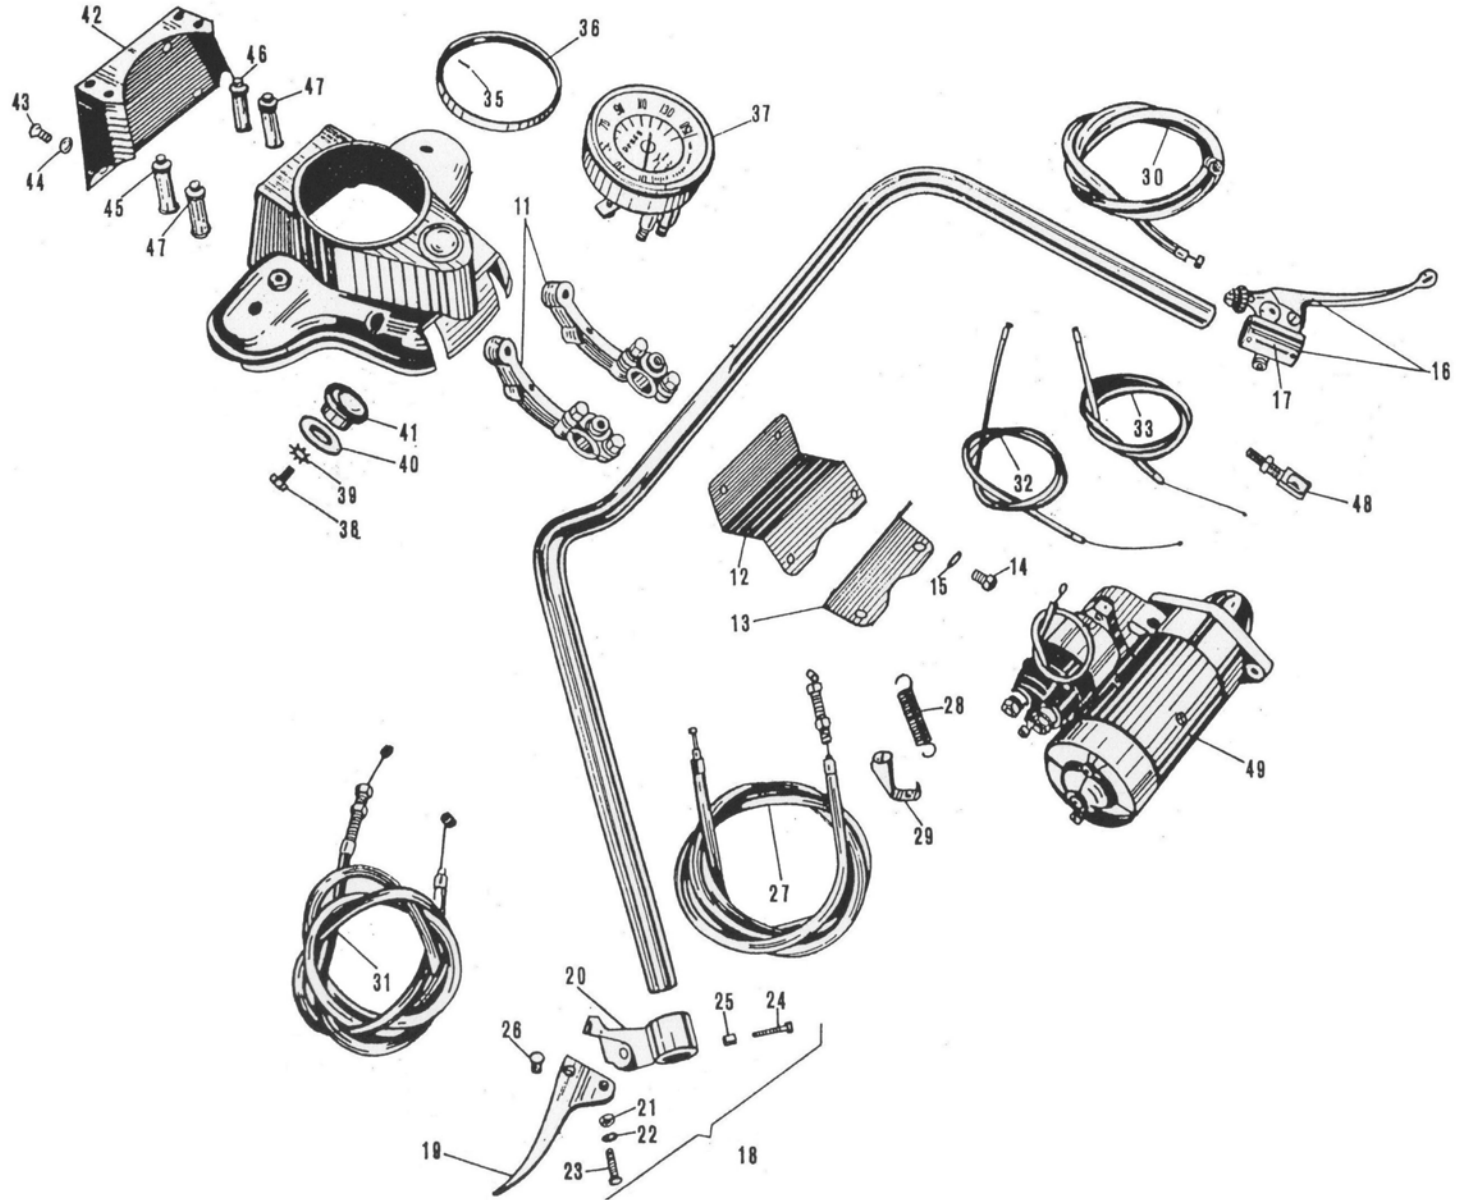

Plate 3

HANDLEBAR – CONTROL CABLES – INSTRUMENT PANEL – INDICATOR LIGHTS – SPEEDO – STARTER MOTOR

CALIFORNIA 850

Figure No.	Order No.	Description	Quantity
10	1360 0340	Handlebar	1
11	1350 0240	Clamp	2
12	1350 2540	Bracket, front, microphone, bottom	1
13	1350 2440	Bracket, microphone, top	1
14	9805 4314	Screw, bracket securing	2
15	9510 0130	Washer, bracket screws	2
16	1360 5440	Lever front brake, complete	1
17	1260 1050	Fulcrum, lever	1
18	1360 6840	Lever, siren control, complete	1
19	4360 5440	Lever, siren, bare	1
20	4060 3700	Fulcrum, siren lever	1
21	4560 5100	Nut, lever screw	1
22	4560 5000	Washer, lever screw	1
23	4560 4900	Screw, lever Securing to fulcrum	1
24	4560 6300	Screw, fulcrum to handlebar	1
25	4560 5300	Bushing on fulcrum	1
26	4560 5800	Roller, siren cable	1
27	1360 6640	Cable, siren control	1
28	1374 4440	Spring, siren return	1
29	1374 4540	Clip, siren cable fixing	1
30		Cable, front brake	1
31		Cable, clutch	1
32		Cable, throttle to 2-way adaptor	1
33		Cable, easy start control from handlebar to 2-way adaptor	1
34	1350 1540	Panel, instruments	1
35	9551 0108	Dowel, instrument panel	1
36	1350 1740	Spacer ring, instrument panel	1
37	1376 1640	Speedo head	1

Plate 3