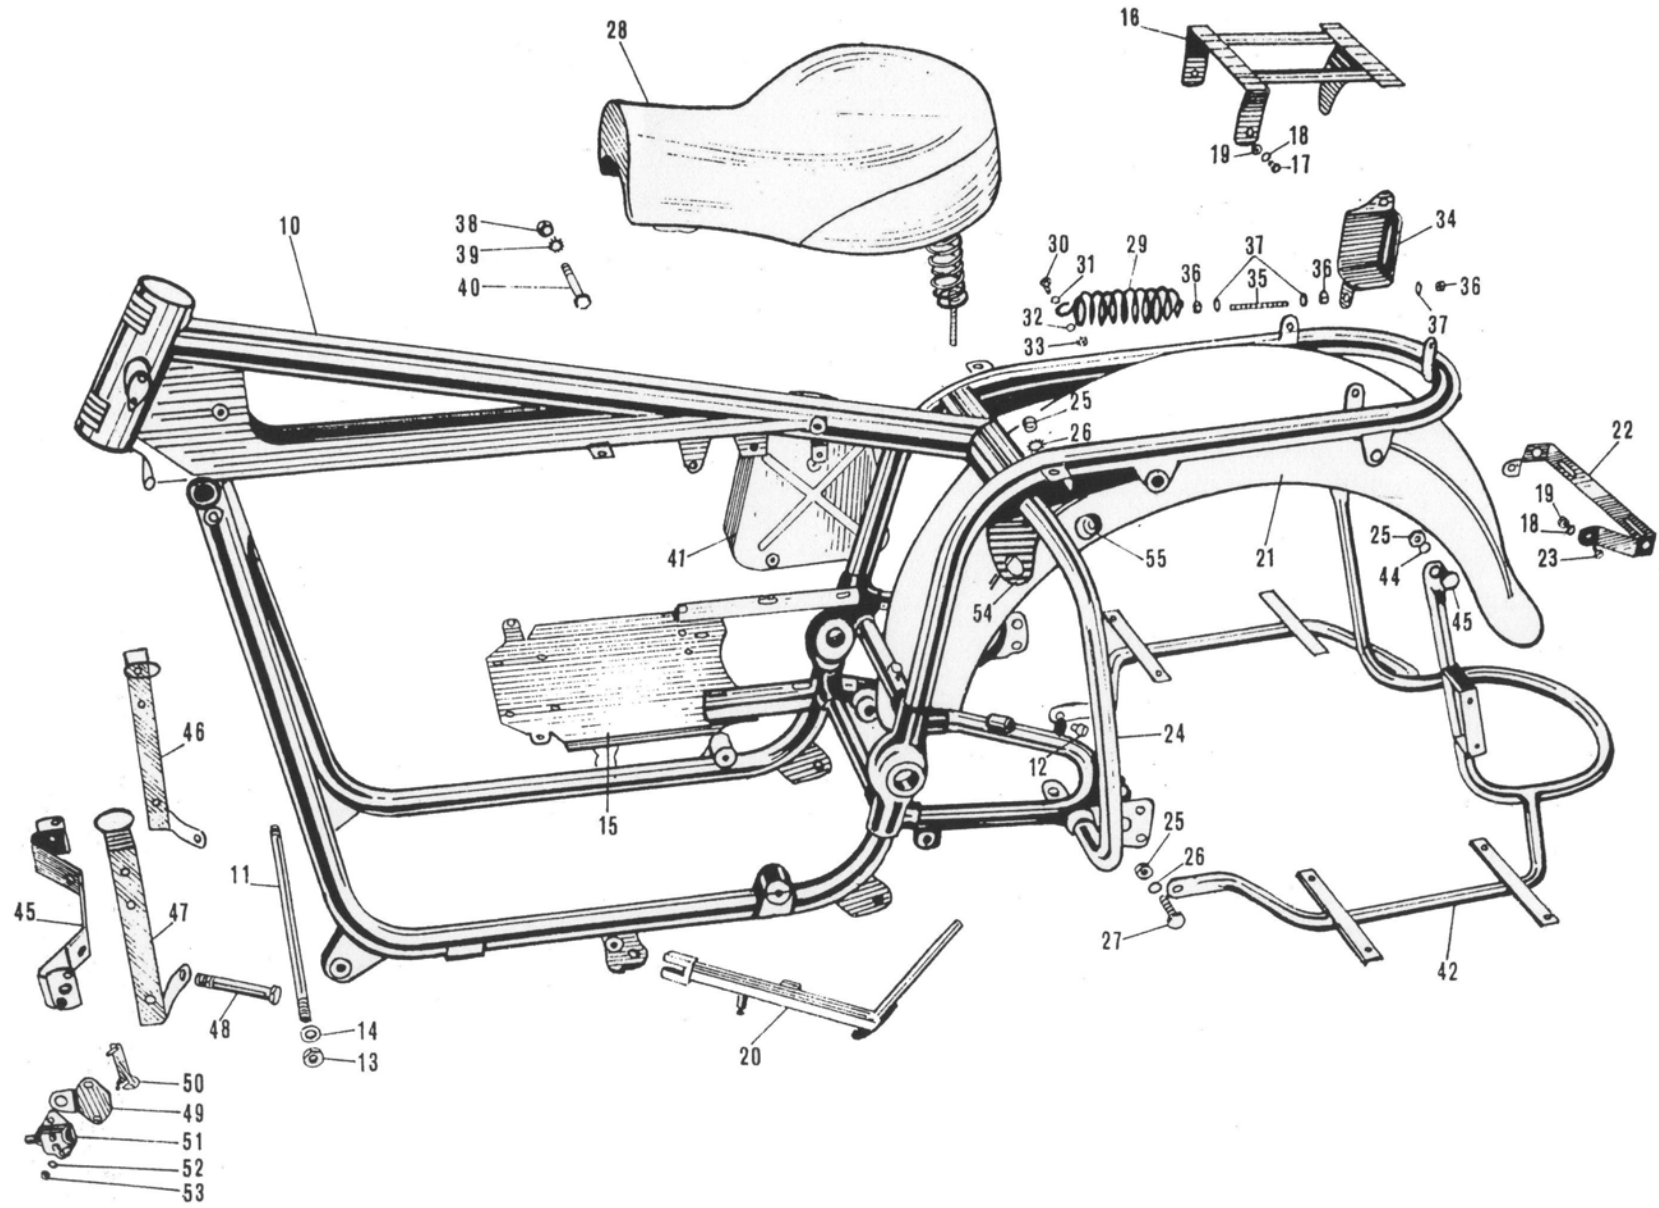

Plate 2

Plate 2

FRAME – SAFETY BARS – SADLEBAGS – FRONT AND REAR FLASHER BRACKETS AND WINDSHIELD - SEAT

CALIFORNIA 850

Figure No.	Order No.	Description	Quantity
36	9260 2208	Nut, threaded bolt	8
37	9500 0208	Washer, threaded bolt	8
38	9263 0108	Nut, front seat screw	1
39		Washer, front seat screw	1
40		Screw, front seat securing	1
41	1247 6001	Tool box c/w lock	1
42	1348 5040	Attachment, saddlebags	1
43	9805 4522	Screw, saddlebag attachment	2
44	9510 0311	Washer, saddlebag attachment screws	2
45	1350 6340	Bracket, front flashers	1
46	1350 6840	Bracket, R/H, windshield attach.	1
47	4350 6940	Bracket, L/H, windshield attach.	1
48	9805 3690	Screw, bracket to bottom yoke	2
49	1362 9240	Lug, stop cutout holder on hub cover	1
50	1362 9540	Plate, stop cutout retaining	1
51	5574 1100	Stop cutout, front	1
52	9510 0055	Washer, front stop cutout	2
53	9370 0050	Nut, front stop cutout securing	2
54	1373 6440	Lug, switch holder	1
55	1373 5840	Cap, rubber	1